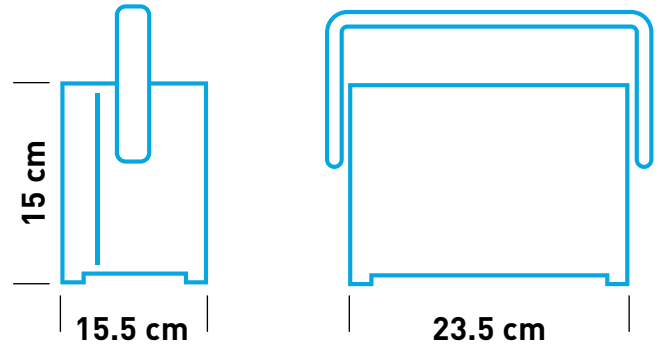

DESCRIPTION

This sturdy universal cutlery basket is suitable for most 45cm and 60cm model dishwashers. It's ideal for extra cleaning capacity at busy times or to replace a worn-out basket.

No more cutlery sliding through the cracks to the dishwasher floor.

Available at leading electrical retailers