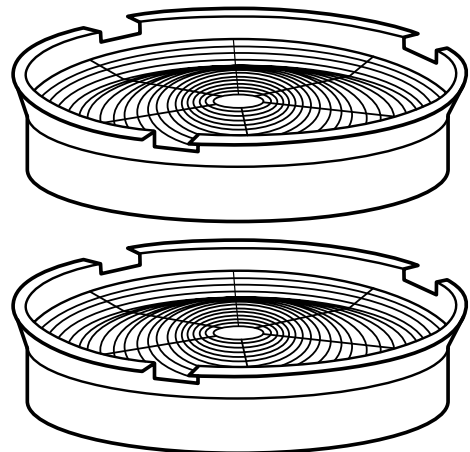

INSTALLATION

Always follow the instructions from the manufacturer for your model.

REPLACES FILTER MODELS FROM THESE BRANDS:

Chef	ARCFD
Westinghouse	ARCFD

GENUINE FILTER FOR SELECT CHEF AND WESTINGHOUSE RANGEHOODS
REPLACEMENT FOR ARCFD

GET IN TOUCH WITH US

For more information on all UNILUX accessories, phone or email our customer care teams

AUSTRALIA

1300 363 640
customer@electrolux.com.au
uniluxaccessories.com.au

NEW ZEALAND

0800 234 234
customer@electrolux.co.nz
uniluxaccessories.co.nz