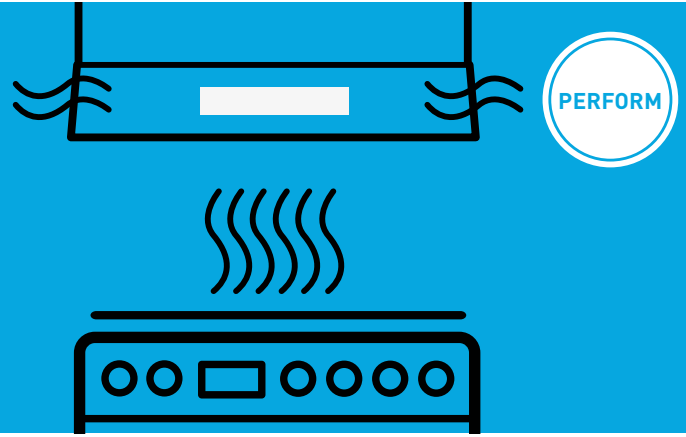

Rangehood Filter - Activated Carbon

Enjoy cleaner, fresher air in your kitchen

ULX251

DESCRIPTION

Capture odour, oils and grease released during cooking and prevents them from being directed back into the kitchen.